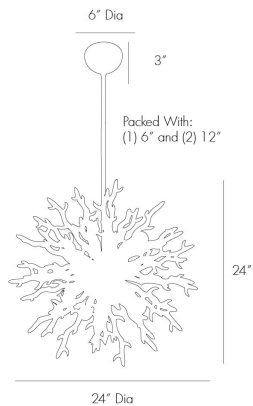

# ARTERIO RS

## DIALLO SMALL CHANDELIER

89986

H: 36 IN, Dia: 24.00 IN

White High Gloss Lacquer, Antique Brass  
Contract Suitable As Is

Coral inspired, the small 8 light white lacquered resin chandelier is as dramatic as it is unique. The satin gold center sphere gives it just the right amount of bling. Shown with silver bowl globe bulbs. Additional pipe available PIPE-101. Damp-rated, although limited covered outdoor conditions may affect finish.

### DIMENSIONS

Chandelier	H: 24 IN, Dia: 24.00 IN
Minimum Hanging Height	36 IN
Maximum Hanging Height	48 IN
Canopy	H: 3 IN, Dia: 6.00 IN

### WIRING

Rating	Damp
Cord	10 FT, Black, SVT
Socket	8, Type B=-E12 Other
Photographed Bulb	Silver Bowl Globe Bulb
Maximum Watt	40
Voltage	110-120 V